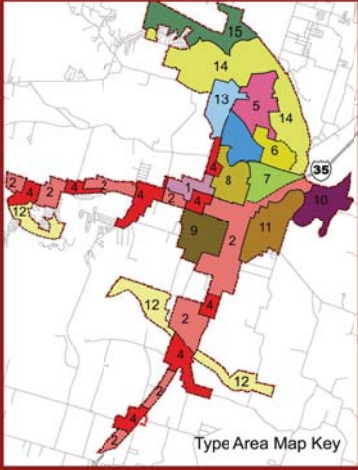

THE CITY OF BELTON FUTURE LAND USE MAP

Future Land Use Map Legend

Land Use Color Legend

- High Density Residential
- Medium Density Residential
- Single-Family Attached
- Office
- Industrial
- Water
- Open Space
- Highway

Land Use Category

- Water
- Water Center
- Mixed Use Center
- Commercial Center
- Neighborhood Center
- Commercial Corridor

Arterial

- Major Arterial - Current
- Major Arterial - Future
- Minor Arterial - Current
- Minor Arterial - Future
- Major Collector - Current
- Major Collector - Future
- Minor Collector - Current
- Minor Collector - Future