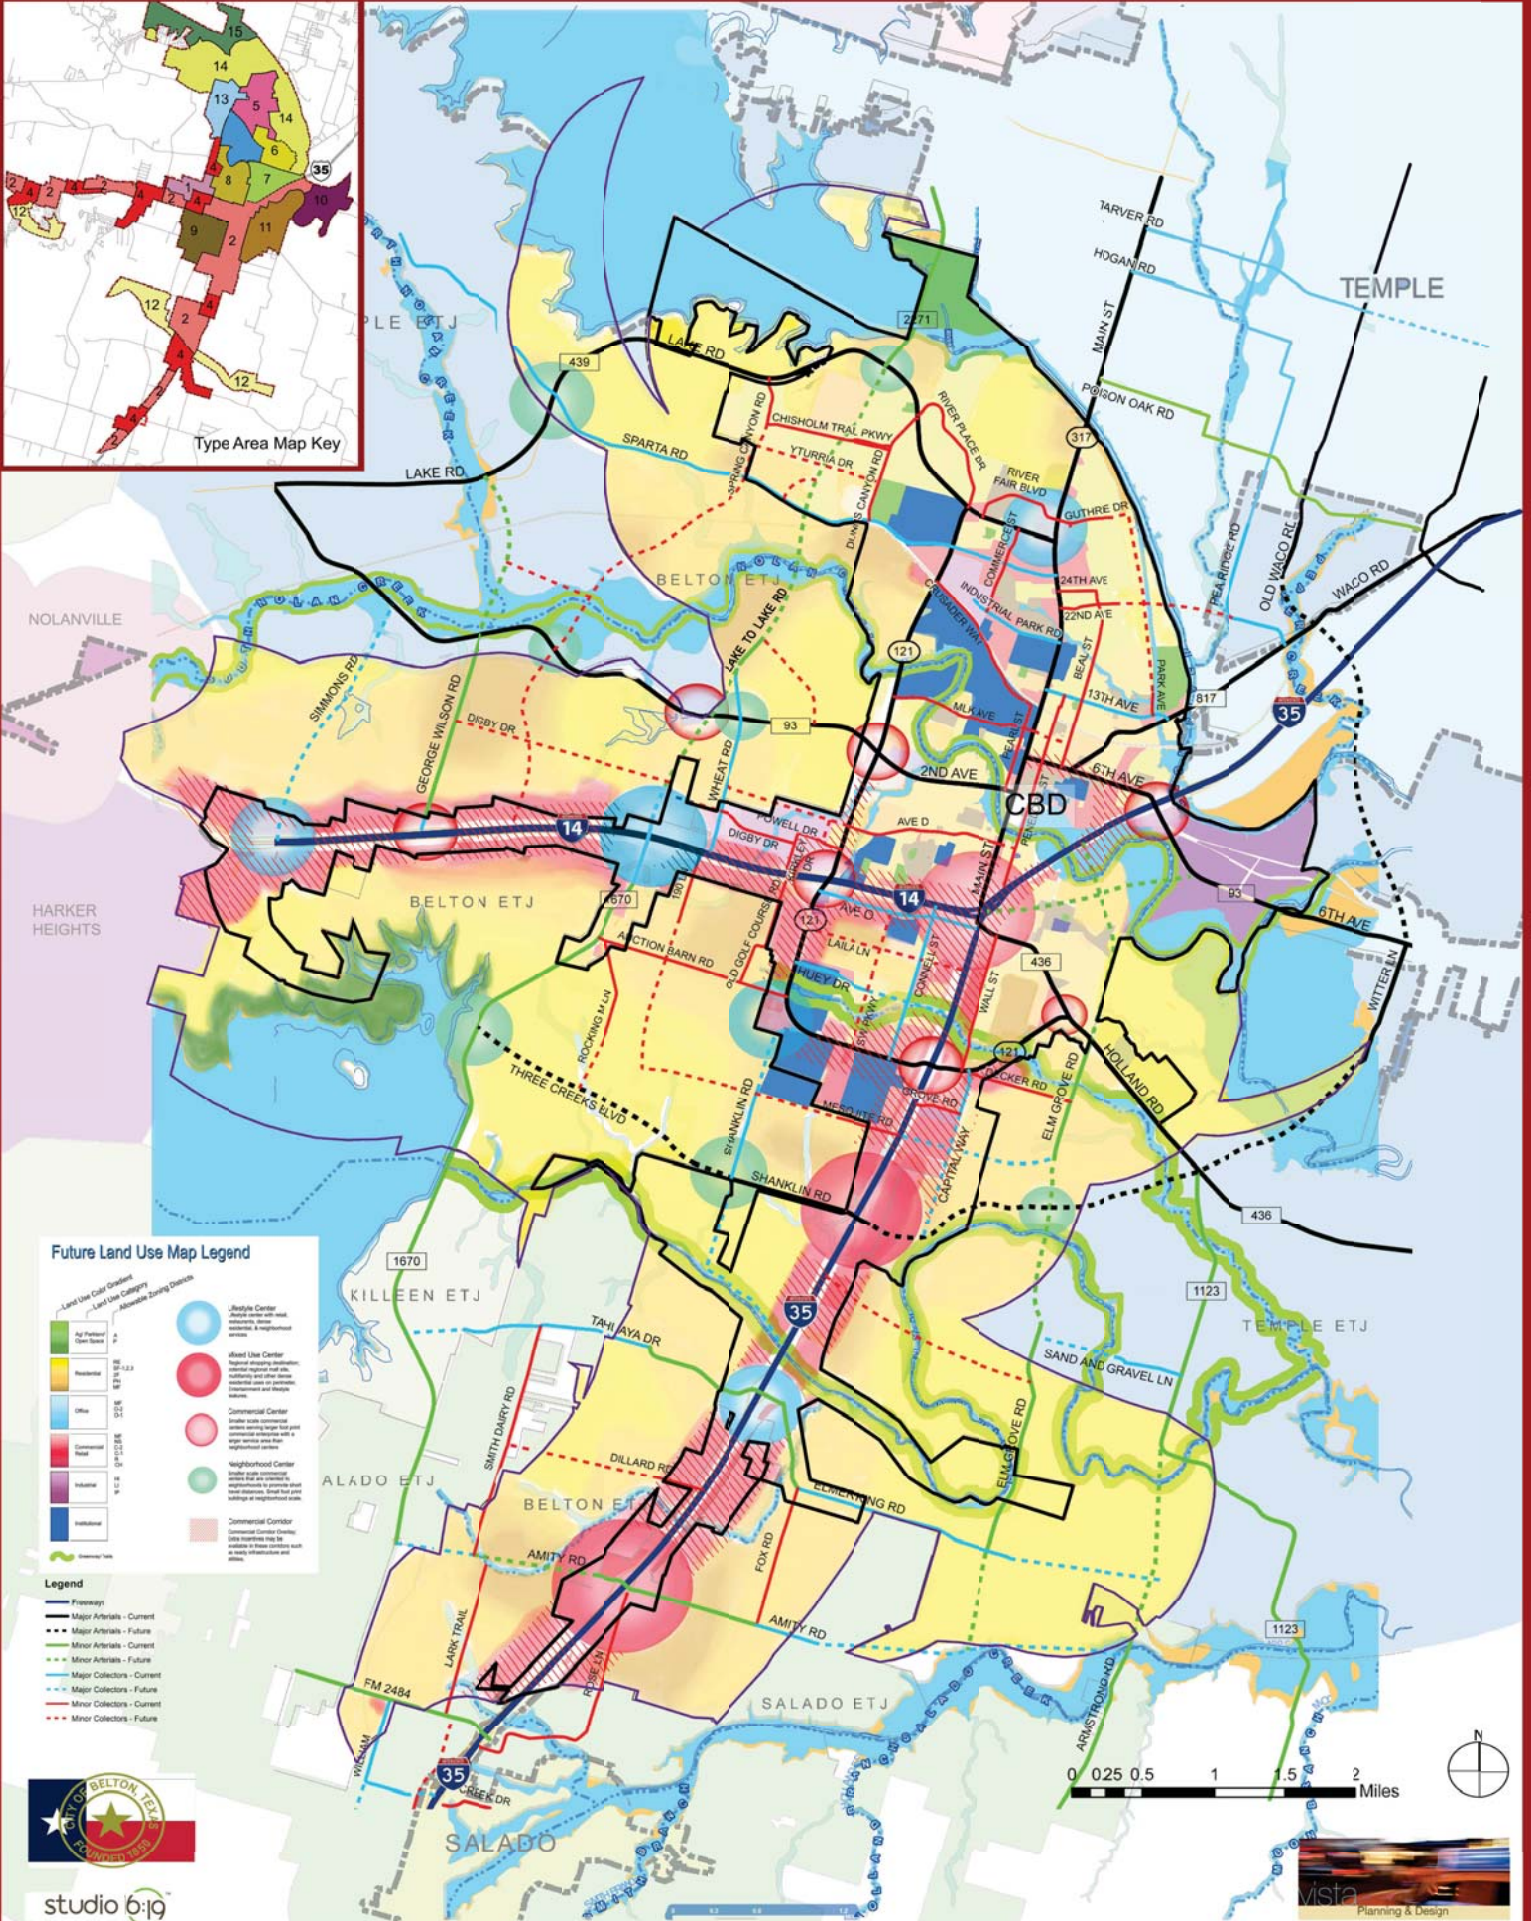

THE CITY OF BELTON FUTURE LAND USE MAP

Future Land Use Map Legend

Land Use Color Legend

- High Density Residential
- Medium Density Residential
- Single-Family Attached
- Office
- Industrial
- Water
- Open Space
- Highway

Land Use Category

- Water
- Water Center
- Mixed Use Center
- Commercial Center
- Neighborhood Center
- Commercial Corridor

Arterial

- Major Arterial - Current
- Major Arterial - Future
- Minor Arterial - Current
- Minor Arterial - Future
- Major Collector - Current
- Major Collector - Future
- Minor Collector - Current
- Minor Collector - Future