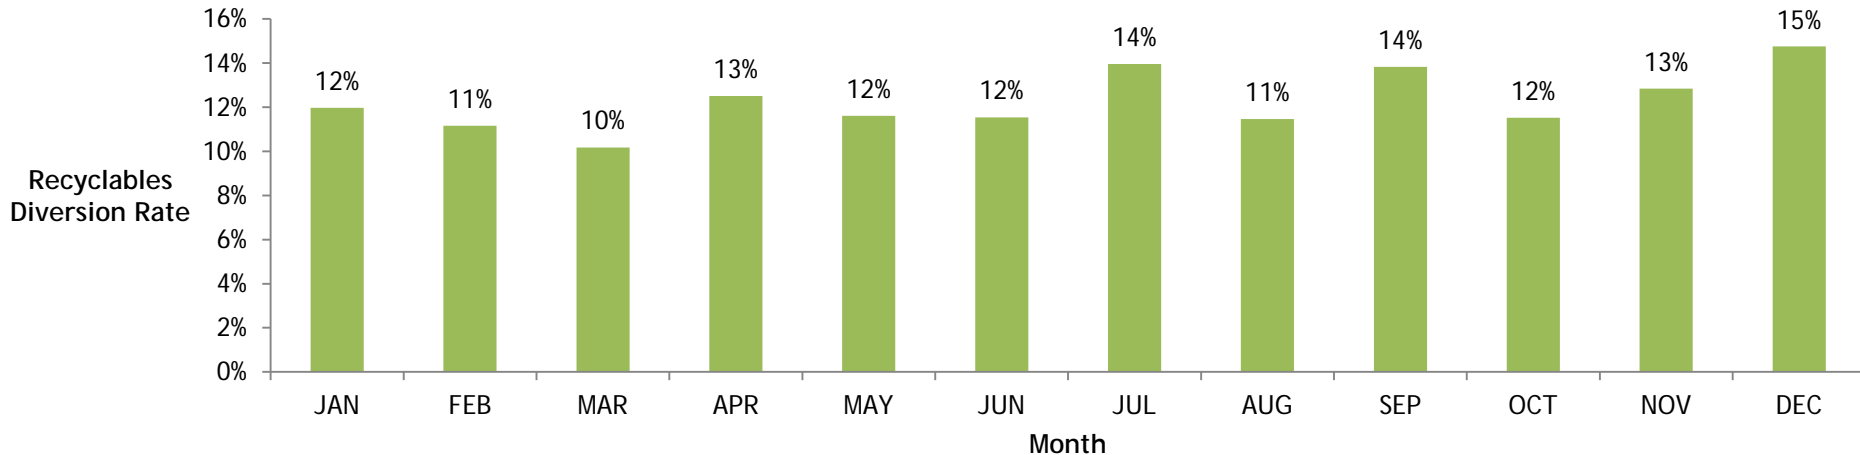

Collection Services

Waste Management could not be more pleased that the City of Belton has chosen Waste Management as its preferred provider of environmental services. The following chart details the tons of residential refuse and recycling materials collected for all franchised services provided to the City of Belton by Waste Management.

Residential Materials Collected (In Tons)														
	JAN	FEB	MAR	APR	MAY	JUN	JUL	AUG	SEP	OCT	NOV	DEC	TOTAL	AVG *
Trash	407	325	424	432	428	459	429	391	381	386	411	452	4,926	411
Recycling	55	41	48	62	56	60	70	51	61	50	61	78	693	58
Total Tons Collected	463	366	473	493	484	519	499	441	442	437	472	531	5,619	468
Diversion Rate	12%	11%	10%	13%	12%	12%	14%	11%	14%	12%	13%	15%	12%	12%

2015 Materials Diversion Rate
City of Belton